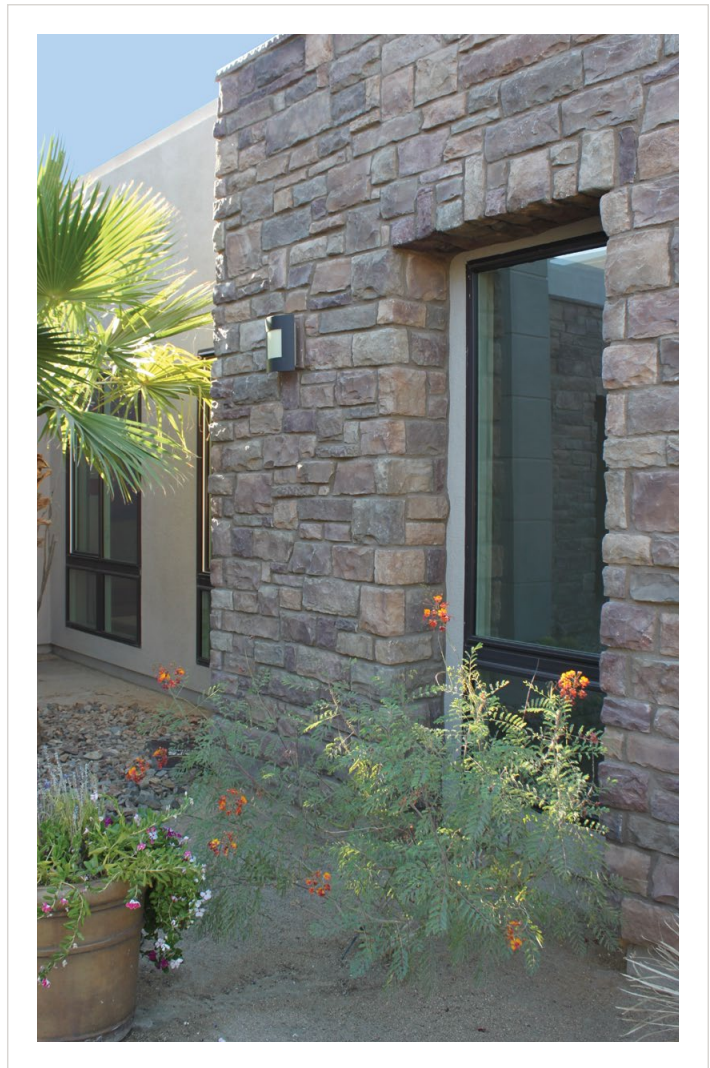

White

Adobe

Almond*

*Available on fin frame HomeMaker 3 Series products only. Not available with auto lock or SuperCapSR.

SuperCap SR™

SuperCapSR offers both durability and style for exterior color options. The coextruded color coating is scratch resistant and extremely durable, out-performing painted exterior colors in every field test. When tested by the elements, SuperCapSR colors stay bold and beautiful, regardless of exposure.

* Black and silver available with white interior only.

BENEFITS OF SUPERCAP SR

- Reflects 76% of infrared light to reduce vinyl profile heat-gain and potential profile distortion. Frames maintain dimensional integrity and won't melt, distort, or otherwise alter in heat.
- Fused, integral color layer is highly scratch-resistant. Acrylic color layer is thermally-fused to the vinyl profile, creating a molecular bond
- Durable colors won't crack, chip, flake, or chalk like paint. Highly scratch-resistant exterior color layer handles jobsite abuse better. Tough color layer diminishes or eliminates the need for touch-up. Long-lasting color, typically 450% thicker than typical paint layers, will not peel, blister, flake, or chalk
- SuperCapSR bronze matches popular color to provide extremely durable and cost-effective solution for any homes. Match popular clad-wood colors to provide added flexibility when developing window packages for upscale homes.